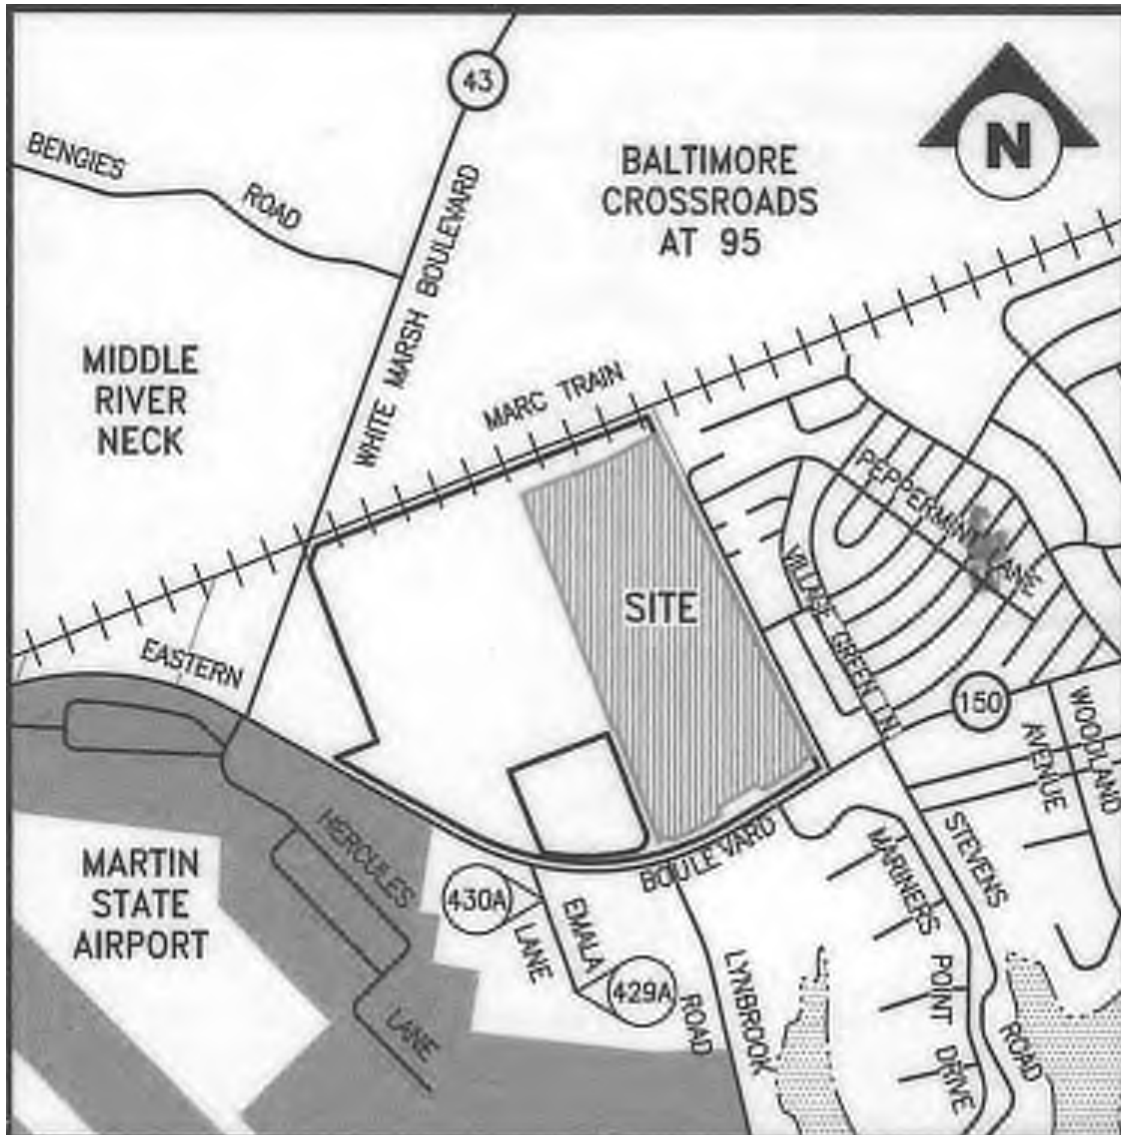

WALMART MIDDLE RIVER #3941-1000

2810 EASTERN BOULEVARD
BALTIMORE, MARYLAND 21220
VICINITY MAP

VICINITY MAP

SCALE: 1" = 1000'