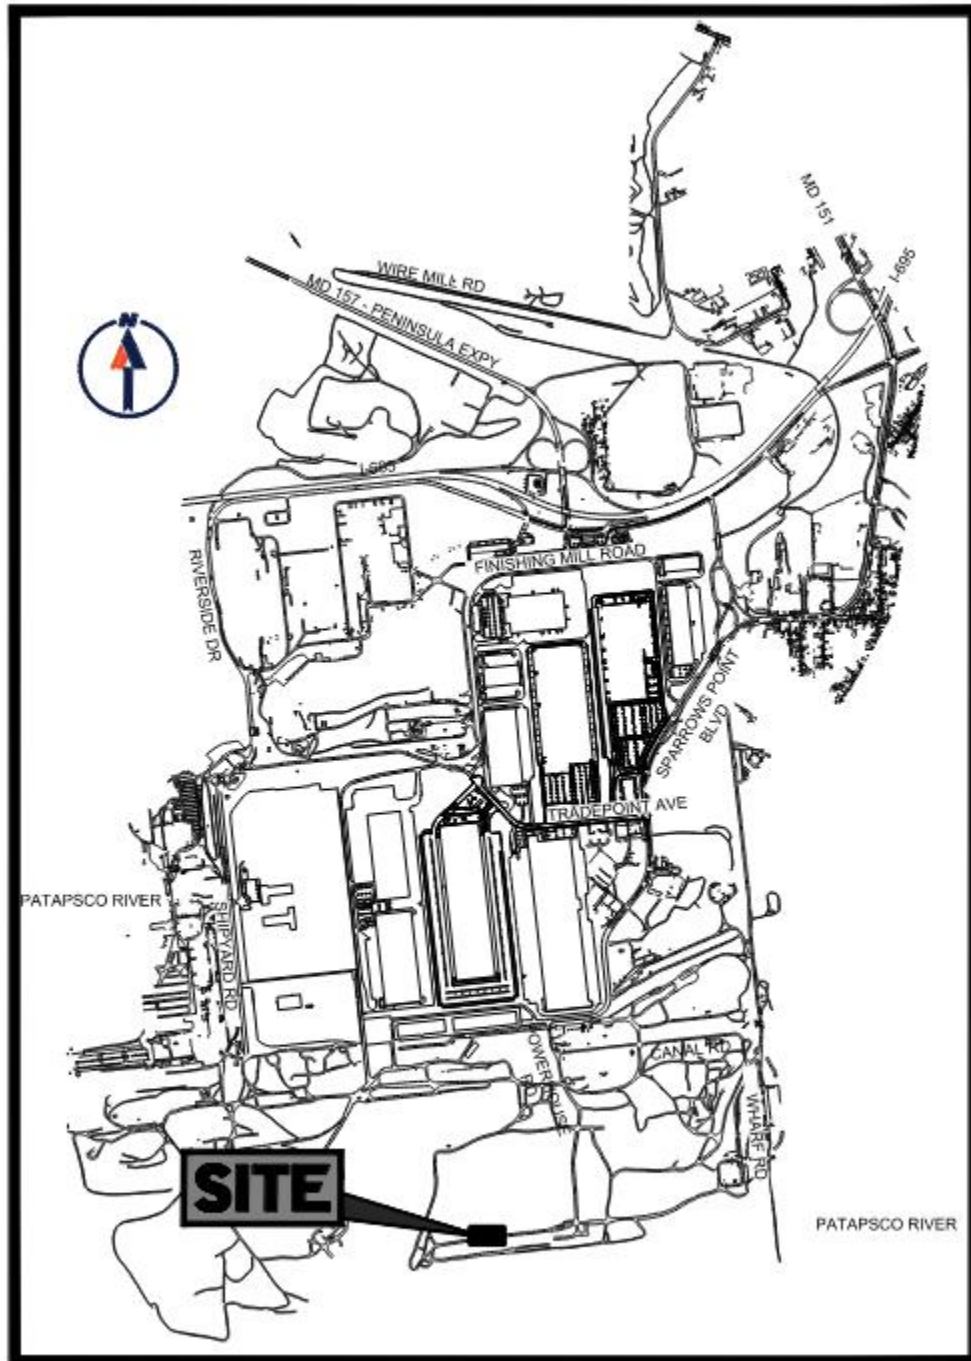

**ST. MARY'S CEMENT AT TRADEPOINT ATLANTIC**  
400 ORE PIER ROAD  
SPARROWS POINT, MARYLAND 21219  
VICINITY MAP

***VICINITY MAP***

SCALE: 1"=3000'